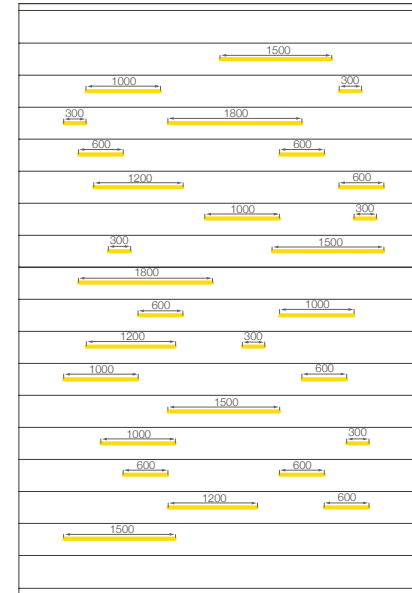

(w) Width
4000 mm > 5500 mm
(p) Projection
5000 mm > 8000 mm

(w) Width
1500 mm > 4000 mm
(p) Projection
1500 mm > 5000 mm

Asymmetrical

(w) Width
4000 mm > 5500 mm
(p) Projection
5000 mm > 8000 mm

(w) Width
1500 mm > 4000 mm
(p) Projection
1500 mm > 5000 mm