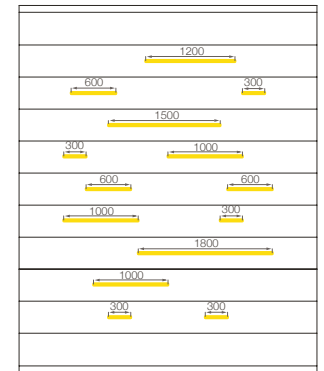

(w) Width
4000 mm > 5500 mm
(p) Projection
5000 mm > 8000 mm

(w) Width
1500 mm > 4000 mm
(p) Projection
1500 mm > 5000 mm

Asymmetrical

(w) Width
4000 mm > 5500 mm
(p) Projection
5000 mm > 8000 mm

(w) Width
1500 mm > 4000 mm
(p) Projection
1500 mm > 5000 mm

Water Flow

The fabric is equipped with invisible bilateral slope that enables one side or alternating drainage through rafters while keeping flat appearance.

One Side Flow

Right Side Flow

Left Side Flow

Alternating Flow