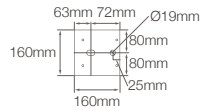

Self Standing
Multiple Modules

Wall Mounting
Multiple Modules

Blocked assembly for customized modules with a wide range of flexible combinations.

(w) Width
1500 mm < 5500 mm
(p) Projection
1500 mm < 8000 mm
(h) Height
3000 mm

(w) Width
3000 mm < 11000 mm
(p) Projection
3000 mm < 16000 mm
(h) Height
3000 mm

(w) Width
6000 mm < 22000 mm
(p) Projection
1500 mm < 8000 mm
(h) Height
3000 mm

Intra-Column Drainage Pipe

The water can be drained through internal drainage pipe and it eliminates factors that could block correct water flow. Intra-column drainage pipe collects the water and discharges to the ground.

Column Base Options

Hidden (Standard)

Flange

Flange Cover Cap

Thickness: 10mm

H: 25mm
Thickness: 10mm

Flange Positions

TYPE A

(w) Width
4000 mm > 5500 mm
(p) Projection
5000 mm > 8000 mm

(w) Width
1500 mm > 4000 mm
(p) Projection
1500 mm > 5000 mm

Asymmetrical

(w) Width
4000 mm > 5500 mm
(p) Projection
5000 mm > 8000 mm

(w) Width
1500 mm > 4000 mm
(p) Projection
1500 mm > 5000 mm