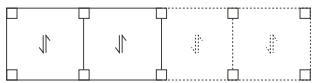

Self Standing
Multiple Modules

Wall Mounting
Multiple Modules

Blocked assembly for customized modules with a wide range of flexible combinations.

(w) Width
1500 mm < 5500 mm
(p) Projection
1500 mm < 8000 mm
(h) Height
3000 mm

(w) Width
3000 mm < 11000 mm
(p) Projection
3000 mm < 16000 mm
(h) Height
3000 mm

(w) Width
6000 mm < 22000 mm
(p) Projection
1500 mm < 8000 mm
(h) Height
3000 mm

Intra-Column Drainage Pipe

The water can be drained through internal drainage pipe and it eliminates factors that could block correct water flow. Intra-column drainage pipe collects the water and discharges to the ground.