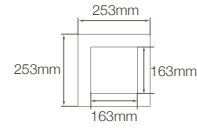

Self Standing
Multiple Modules

Wall Mounting
Multiple Modules

Blocked assembly for customized modules with a wide range of flexible combinations.

(w) Width
1500 mm < 5500 mm
(p) Projection
1500 mm < 8000 mm
(h) Height
3000 mm

(w) Width
3000 mm < 11000 mm
(p) Projection
3000 mm < 16000 mm
(h) Height
3000 mm

(w) Width
6000 mm < 22000 mm
(p) Projection
1500 mm < 8000 mm
(h) Height
3000 mm

Intra-Column Drainage Pipe

The water can be drained through internal drainage pipe and it eliminates factors that could block correct water flow. Intra-column drainage pipe collects the water and discharges to the ground.

Column Base Options

Hidden (Standard)

Flange

Flange Cover Cap

Thickness: 10mm

H: 25mm
Thickness: 10mm

Flange Positions

TYPE A

(w) Width
4000 mm > 5500 mm
(p) Projection
5000 mm > 8000 mm

(w) Width
1500 mm > 4000 mm
(p) Projection
1500 mm > 5000 mm

Asymmetrical

(w) Width
4000 mm > 5500 mm
(p) Projection
5000 mm > 8000 mm

(w) Width
1500 mm > 4000 mm
(p) Projection
1500 mm > 5000 mm