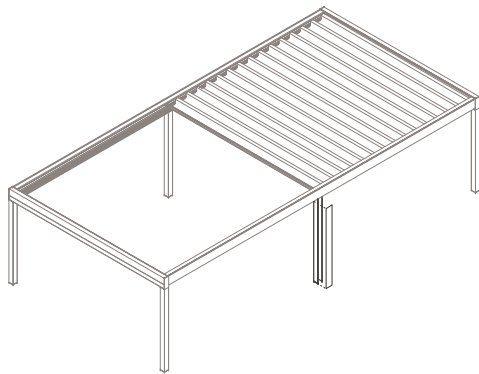

Wall Installation

Parallel To Wall

Vertical To Wall

Inner (Hidden) Wall Bracket (Inox)

Hang Bracket Types

Vertical Mounting Outer Wall Bracket (Inox) With Optional Cover Cap

Parallel Mounting Outer Wall Bracket (Inox) With Optional Cap

Side Elevation

Support Column

Over 7000mm projection dimension support columns need to be used.

Column Connection

Thanks to ease of column base assembly each columns can be installed practically through a series of simple operations that guarantee installation quality and speed to reduce number of staff required.