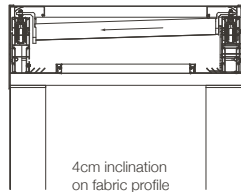

(w) Width
4000 mm > 5500 mm
(p) Projection
5000 mm > 8000 mm

(w) Width
1500 mm > 4000 mm
(p) Projection
1500 mm > 5000 mm

Asymmetrical

(w) Width
4000 mm > 5500 mm
(p) Projection
5000 mm > 8000 mm

(w) Width
1500 mm > 4000 mm
(p) Projection
1500 mm > 5000 mm

Water Flow

The fabric is equipped with invisible bilateral slope that enables one side or alternating drainage through rafters while keeping flat appearance.

One Side Flow

Right Side Flow

Left Side Flow

Alternating Flow