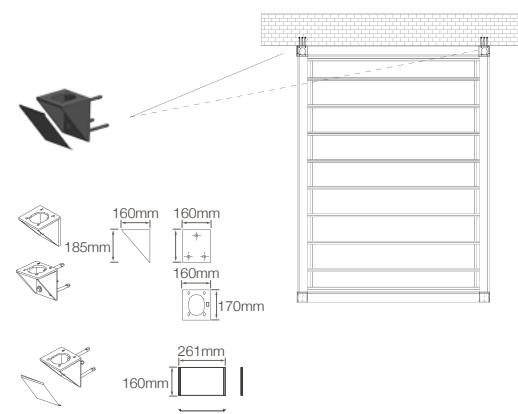

Wall Installation

Parallel To Wall

Vertical To Wall

Inner (Hidden) Wall Bracket (Inox)

Hang Bracket Types

Vertical Mounting Outer Wall Bracket (Inox) With Optional Cover Cap

Parallel Mounting Outer Wall Bracket (Inox) With Optional Cap

Side Elevation

Support Column

Over 7000mm projection dimension support columns need to be used.

Column Connection

Thanks to ease of column base assembly each columns can be installed practically through a series of simple operations that guarantee installation quality and speed to reduce number of staff required.

(w) Width
4000 mm > 5500 mm
(p) Projection
5000 mm > 8000 mm

(w) Width
1500 mm > 4000 mm
(p) Projection
1500 mm > 5000 mm

Asymmetrical

(w) Width
4000 mm > 5500 mm
(p) Projection
5000 mm > 8000 mm

(w) Width
1500 mm > 4000 mm
(p) Projection
1500 mm > 5000 mm