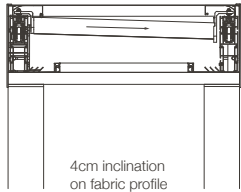

(w) Width
4000 mm > 5500 mm
(p) Projection
5000 mm > 8000 mm

(w) Width
1500 mm > 4000 mm
(p) Projection
1500 mm > 5000 mm

Asymmetrical

(w) Width
4000 mm > 5500 mm
(p) Projection
5000 mm > 8000 mm

(w) Width
1500 mm > 4000 mm
(p) Projection
1500 mm > 5000 mm

Water Flow

The fabric is equipped with invisible bilateral slope that enables one side or alternating drainage through rafters while keeping flat appearance.

One Side Flow

Right Side Flow

Left Side Flow

Alternating Flow