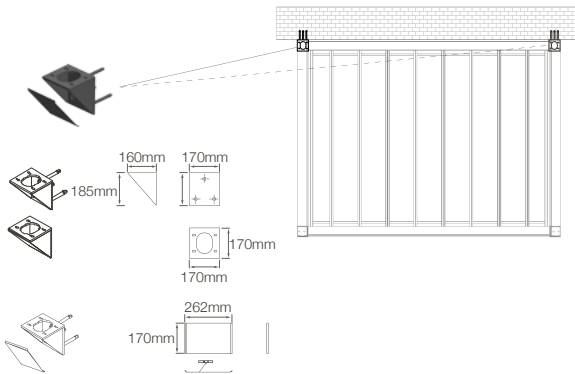

Wall Installation

Parallel To Wall

Vertical To Wall

Inner (Hidden) Wall Bracket (Inox)

Hang Bracket Types

Vertical Mounting Outer Wall Bracket (Inox) With Optional Cover Cap

Parallel Mounting Outer Wall Bracket (Inox) With Optional Cap

Side Elevation

Support Column

Over 7000mm projection dimension support columns need to be used.

Column Connection

Thanks to ease of column base assembly each columns can be installed practically through a series of simple operations that guarantee installation quality and speed to reduce number of staff required.

(w) Width
4000 mm > 5500 mm
(p) Projection
5000 mm > 8000 mm

(w) Width
1500 mm > 4000 mm
(p) Projection
1500 mm > 5000 mm

Asymmetrical

(w) Width
4000 mm > 5500 mm
(p) Projection
5000 mm > 8000 mm

(w) Width
1500 mm > 4000 mm
(p) Projection
1500 mm > 5000 mm