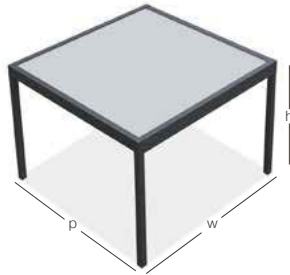

Self Standing
Multiple Modules

Wall Mounting
Multiple Modules

Blocked assembly for customized modules with a wide range of flexible combinations.

(w) Width
1500 mm < 5500 mm
(p) Projection
1500 mm < 8000 mm
(h) Height
3000 mm

(w) Width
3000 mm < 11000 mm
(p) Projection
3000 mm < 16000 mm
(h) Height
3000 mm

(w) Width
6000 mm < 22000 mm
(p) Projection
1500 mm < 8000 mm
(h) Height
3000 mm

Intra-Column Drainage Pipe

The water can be drained through internal drainage pipe and it eliminates factors that could block correct water flow. Intra-column drainage pipe collects the water and discharges to the ground.