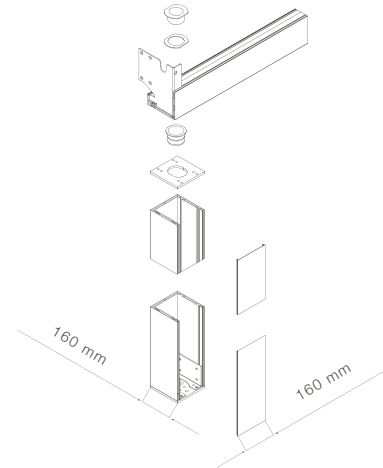

Column Connection

Thanks to ease of column base assembly each columns can be installed practically through a series of simple operations that guarantee installation quality and speed to reduce number of staff required.

The front column cap can be pulled out simply and inner column cavity conceals the wiring cables of heater, speaker or automation to provide clean appearance.