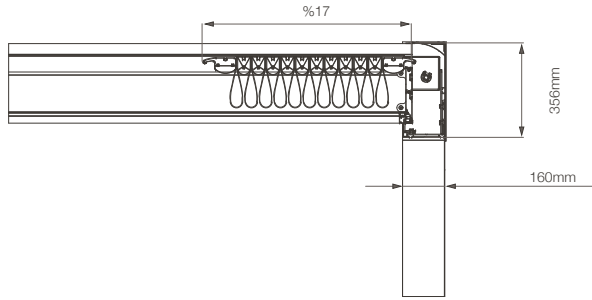

TYPE B

TYPE C

*** To be chosen only with flange option.

Drainage Types

TYPE I

TYPE II

TYPE III

TYPE IV

Wall Installation

Parallel To Wall

Vertical To Wall

Inner (Hidden) Wall Bracket (Inox)

Hang Bracket Types

Vertical Mounting Outer Wall Bracket (Inox) With Optional Cover Cap

Parallel Mounting Outer Wall Bracket (Inox) With Optional Cap

Side Elevation

Support Column

Over 7000mm projection dimension support columns need to be used.

Column Connection

Thanks to ease of column base assembly each columns can be installed practically through a series of simple operations that guarantee installation quality and speed to reduce number of staff required.

(w) Width
4000 mm > 5500 mm
(p) Projection
5000 mm > 8000 mm

(w) Width
1500 mm > 4000 mm
(p) Projection
1500 mm > 5000 mm

Asymmetrical

(w) Width
4000 mm > 5500 mm
(p) Projection
5000 mm > 8000 mm

(w) Width
1500 mm > 4000 mm
(p) Projection
1500 mm > 5000 mm