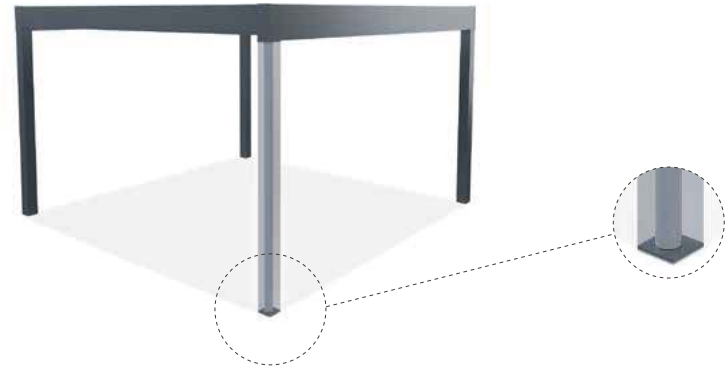

Individual modules can be customised up to 5.5m wide and 8m projection with flexible installation methods such as integration to existing structures, wall mounting and free standing for larger outdoor areas.

(w) Width
3000 mm < 11000 mm
(p) Projection
3000 mm < 16000 mm
(h) Height
3000 mm

(w) Width
6000 mm < 22000 mm
(p) Projection
1500 mm < 8000 mm
(h) Height
3000 mm

Intra-Column Drainage Pipe

The water can be drained through internal drainage pipe and it eliminates factors that could block correct water flow. Intra-column drainage pipe collects the water and discharges to the ground.