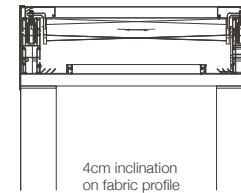

Water Flow

The fabric is equipped with invisible bilateral slope that enables one side or alternating drainage through rafters while keeping flat appearance.

One Side Flow

Alternating Flow