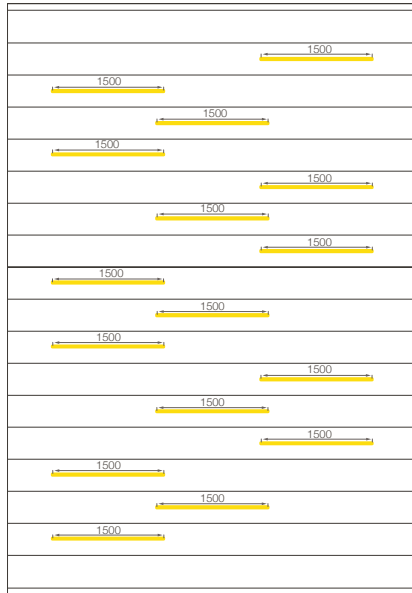

Side Elevation

Support Column

Over 7000mm projection dimension support columns need to be used.

Column Connection

Thanks to ease of column base assembly each columns can be installed practically through a series of simple operations that guarantee installation quality and speed to reduce number of staff required.

(w) Width
4000 mm > 5500 mm
(p) Projection
5000 mm > 8000 mm

(w) Width
1500 mm > 4000 mm
(p) Projection
1500 mm > 5000 mm

Asymmetrical

(w) Width
4000 mm > 5500 mm
(p) Projection
5000 mm > 8000 mm

(w) Width
1500 mm > 4000 mm
(p) Projection
1500 mm > 5000 mm