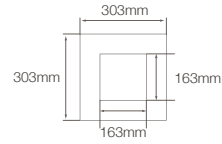

Self Standing
Multiple Modules

Wall Mounting
Multiple Modules

Blocked assembly for customized modules with a wide range of flexible combinations.

(w) Width
1500 mm < 5500 mm
(p) Projection
1500 mm < 8000 mm
(h) Height
3000 mm

(w) Width
3000 mm < 11000 mm
(p) Projection
3000 mm < 16000 mm
(h) Height
3000 mm

(w) Width
6000 mm < 22000 mm
(p) Projection
1500 mm < 8000 mm
(h) Height
3000 mm

Intra-Column Drainage Pipe

The water can be drained through internal drainage pipe and it eliminates factors that could block correct water flow. Intra-column drainage pipe collects the water and discharges to the ground.

Column Base Options

Hidden (Standard)

Flange

Flange Cover Cap

Thickness: 10mm

H: 25mm
Thickness: 10mm

Flange Positions

TYPE A

(w) Width
4000 mm > 5500 mm
(p) Projection
5000 mm > 8000 mm

(w) Width
1500 mm > 4000 mm
(p) Projection
1500 mm > 5000 mm

Asymmetrical

(w) Width
4000 mm > 5500 mm
(p) Projection
5000 mm > 8000 mm

(w) Width
1500 mm > 4000 mm
(p) Projection
1500 mm > 5000 mm