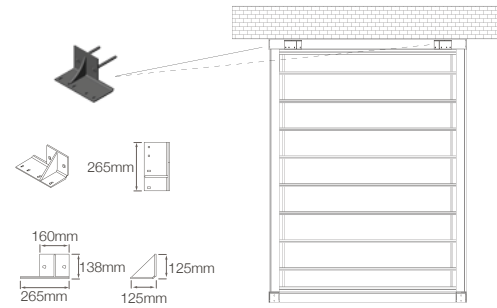

TYPE B

TYPE C

*** To be chosen only with flange option.

Drainage Types

TYPE I

TYPE II

TYPE III

TYPE IV

Wall Installation

Parallel To Wall

Vertical To Wall

Inner (Hidden) Wall Bracket (Inox)

Hang Bracket Types

Vertical Mounting Outer Wall Bracket (Inox) With Optional Cover Cap

Parallel Mounting Outer Wall Bracket (Inox) With Optional Cap

Side Elevation

Support Column

Over 7000mm projection dimension support columns need to be used.

Column Connection

Thanks to ease of column base assembly each columns can be installed practically through a series of simple operations that guarantee installation quality and speed to reduce number of staff required.

(w) Width
4000 mm > 5500 mm
(p) Projection
5000 mm > 8000 mm

(w) Width
1500 mm > 4000 mm
(p) Projection
1500 mm > 5000 mm

Asymmetrical

(w) Width
4000 mm > 5500 mm
(p) Projection
5000 mm > 8000 mm

(w) Width
1500 mm > 4000 mm
(p) Projection
1500 mm > 5000 mm