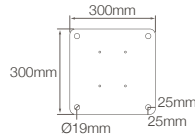

Self Standing
Multiple Modules

Wall Mounting
Multiple Modules

Blocked assembly for customized modules with a wide range of flexible combinations.

(w) Width
1500 mm < 5500 mm
(p) Projection
1500 mm < 8000 mm
(h) Height
3000 mm

(w) Width
3000 mm < 11000 mm
(p) Projection
3000 mm < 16000 mm
(h) Height
3000 mm

(w) Width
6000 mm < 22000 mm
(p) Projection
1500 mm < 8000 mm
(h) Height
3000 mm

Intra-Column Drainage Pipe

The water can be drained through internal drainage pipe and it eliminates factors that could block correct water flow. Intra-column drainage pipe collects the water and discharges to the ground.

Column Base Options

Hidden (Standard)

Flange

Flange Cover Cap

Thickness: 10mm

H: 25mm
Thickness: 10mm

Flange Positions

TYPE A

(w) Width
4000 mm > 5500 mm
(p) Projection
5000 mm > 8000 mm

(w) Width
1500 mm > 4000 mm
(p) Projection
1500 mm > 5000 mm

Asymmetrical

(w) Width
4000 mm > 5500 mm
(p) Projection
5000 mm > 8000 mm

(w) Width
1500 mm > 4000 mm
(p) Projection
1500 mm > 5000 mm