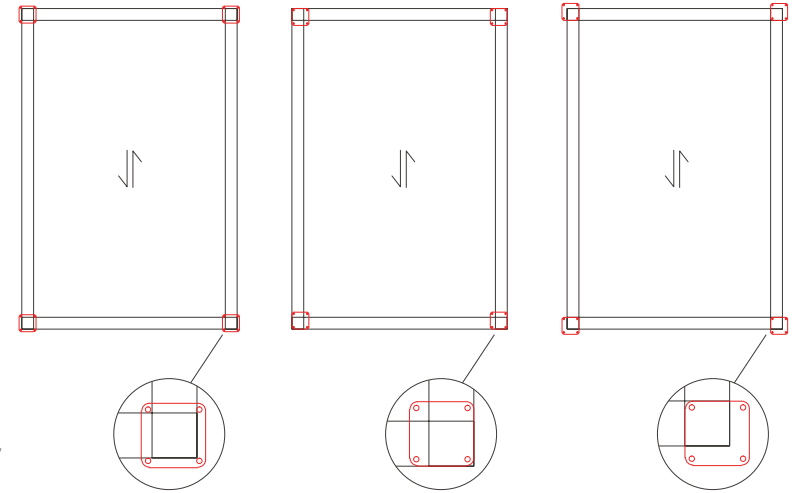

Column Base Options

Thickness: 10mm

Flange Positions

TYPE A

TYPE B

TYPE C

*** To be chosen only with flange option.

Drainage Types