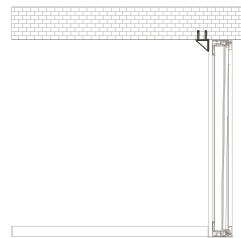

TYPE B

TYPE C

*** To be chosen only with flange option.

Drainage Types

TYPE I

TYPE II

TYPE III

TYPE IV

Wall Installation

Parallel To Wall

Vertical To Wall

Inner (Hidden) Wall Bracket (Inox)

Hang Bracket Types

Vertical Mounting Outer Wall Bracket (Inox) With Optional Cover Cap

Parallel Mounting Outer Wall Bracket (Inox) With Optional Cap

Side Elevation

Support Column

Over 7000mm projection dimension support columns need to be used.

Column Connection

Thanks to ease of column base assembly each columns can be installed practically through a series of simple operations that guarantee installation quality and speed to reduce number of staff required.