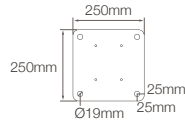

Self Standing
Multiple Modules

Wall Mounting
Multiple Modules

Blocked assembly for customized modules with a wide range of flexible combinations.

(w) Width
1500 mm < 5500 mm
(p) Projection
1500 mm < 8000 mm
(h) Height
3000 mm

(w) Width
3000 mm < 11000 mm
(p) Projection
3000 mm < 16000 mm
(h) Height
3000 mm

(w) Width
6000 mm < 22000 mm
(p) Projection
1500 mm < 8000 mm
(h) Height
3000 mm

Intra-Column Drainage Pipe

The water can be drained through internal drainage pipe and it eliminates factors that could block correct water flow. Intra-column drainage pipe collects the water and discharges to the ground.

Column Base Options

Hidden (Standard)

Flange

Flange Cover Cap

Thickness: 10mm

H: 25mm
Thickness: 10mm

Flange Positions

TYPE A

(w) Width
4000 mm > 5500 mm
(p) Projection
5000 mm > 8000 mm

(w) Width
1500 mm > 4000 mm
(p) Projection
1500 mm > 5000 mm

Asymmetrical

(w) Width
4000 mm > 5500 mm
(p) Projection
5000 mm > 8000 mm

(w) Width
1500 mm > 4000 mm
(p) Projection
1500 mm > 5000 mm