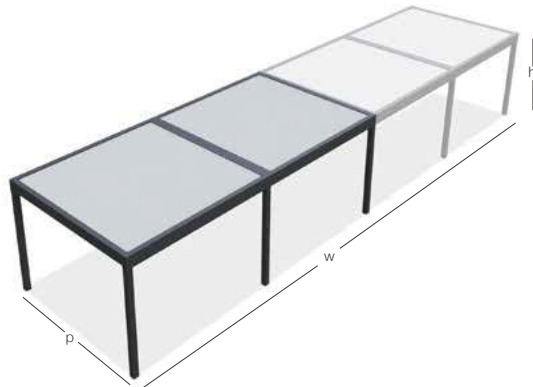

(w) Width
6000 mm < 22000 mm
(p) Projection
1500 mm < 8000 mm
(h) Height
3000 mm