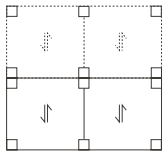

Flexible installation methods are available with wall mounting and free standing installations and they can even be served as a roof assembled to existing frameworks.

Self Standing
Single Module

Wall Mounting
Single Module

Self Standing
Multiple Modules

Wall Mounting
Multiple Modules

Blocked assembly for customized modules with a wide range of flexible combinations.

(w) Width
1500 mm < 5500 mm
(p) Projection
1500 mm < 8000 mm
(h) Height
3000 mm

(w) Width
3000 mm < 11000 mm
(p) Projection
3000 mm < 16000 mm
(h) Height
3000 mm

(w) Width
6000 mm < 22000 mm
(p) Projection
1500 mm < 8000 mm
(h) Height
3000 mm

Intra-Column Drainage Pipe

The water can be drained through internal drainage pipe and it eliminates factors that could block correct water flow. Intra-column drainage pipe collects the water and discharges to the ground.

(w) Width
4000 mm > 5500 mm
(p) Projection
5000 mm > 8000 mm

(w) Width
1500 mm > 4000 mm
(p) Projection
1500 mm > 5000 mm

Asymmetrical

(w) Width
4000 mm > 5500 mm
(p) Projection
5000 mm > 8000 mm

(w) Width
1500 mm > 4000 mm
(p) Projection
1500 mm > 5000 mm