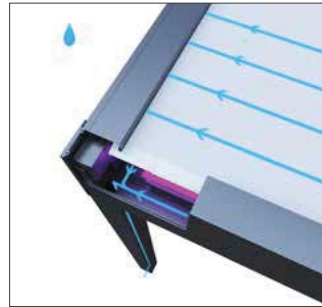

Water Flow

The fabric is equipped with invisible bilateral slope that enables one side or alternating drainage through rafters while keeping flat appearance.

One Side Flow

Right Side Flow

Left Side Flow

Alternating Flow