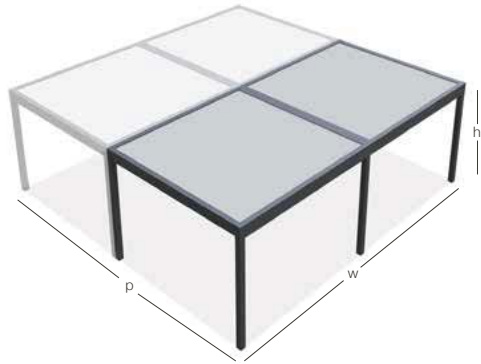

(w) Width
3000 mm < 11000 mm
(p) Projection
3000 mm < 16000 mm
(h) Height
3000 mm