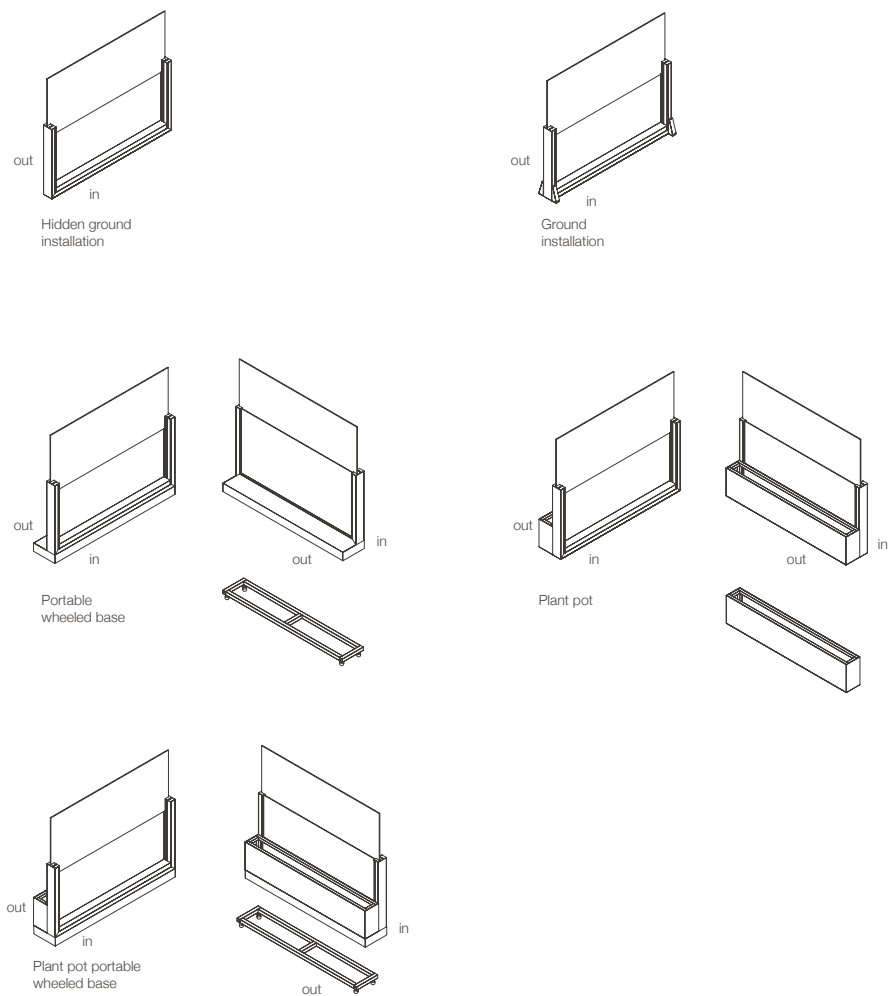

Installation & Base Options