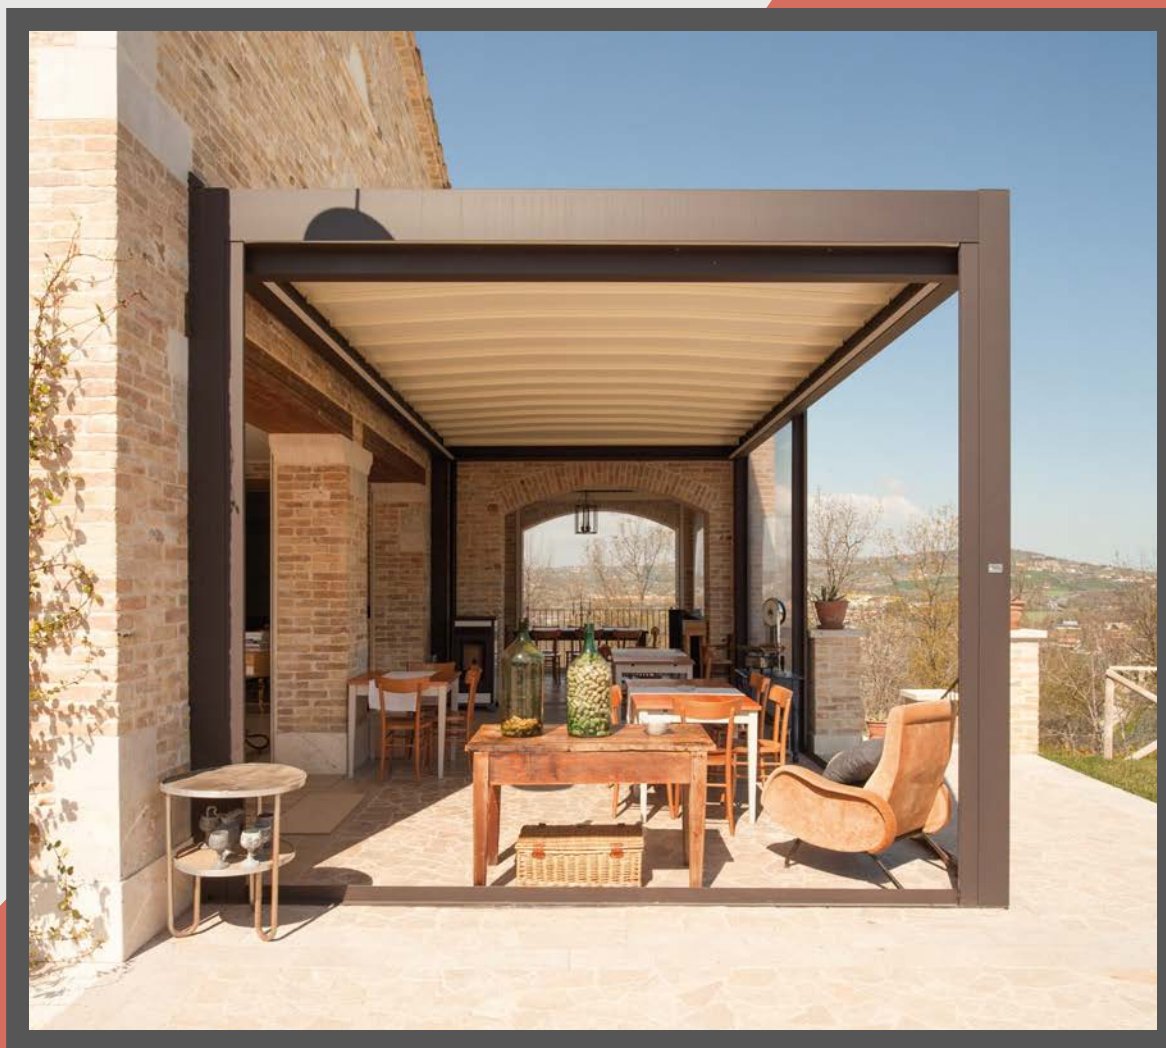

THE
outdoor
ALCHEMIST
—
corradi.eu

FINNKAIHDIN.

Pergotenda®
Maestro

Corradi
OUTDOOR LIVING SPACE

Pergotenda® Maestro

VÄRIT | COLORS

Runko | Structure

V GR TO A M I B G B+ T 10 SP GS DB N RAL